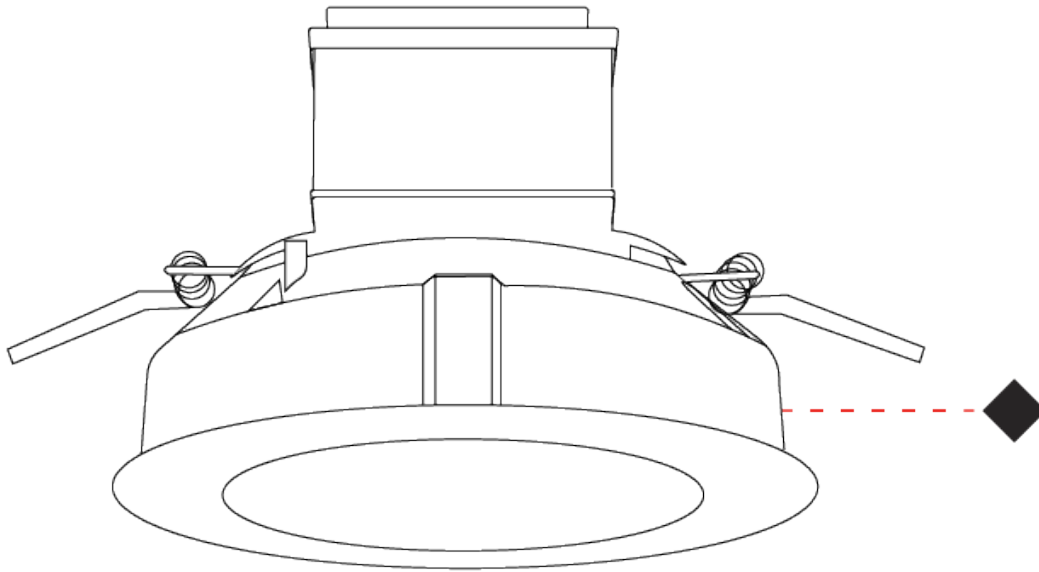

OBLO RECESSED

E9R104-

PROJECT _____

TYPE _____

SPECIFIER _____

QUANTITY _____

DATE _____